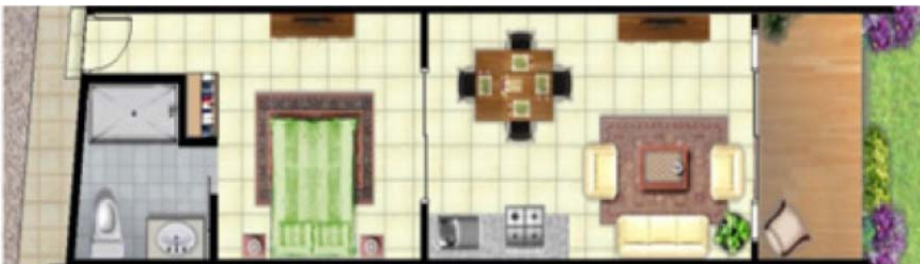

DELUXE SUITE

You'll relish the impressive mountain view, looking over rice paddies from the terrace or balcony of your Deluxe Suite. A cozy and tastefully decorated dining and living room area comes with a fully equipped kitchenette. All suites enjoy access to the Mountain View Pool. Main pool, beach and Beach Bar are moments away to enjoy unique North Bali sunsets and beachside evenings. Some of our Deluxe Suites have their own private plunge pool.

DELUXE SUITE FEATURES

- 1 Bedroom Suite
- Fully equipped kitchenette
- Balcony/Terrace
- Use of resort's two shared pools
- Butler Service – On Request
- Room service 7am-11pm
- Complimentary WIFI
- Mini Bar
- In-Room Safe
- Coffee and tea making facilities
- 32-Inch LCD TV with satellite channels per bedroom
- 42-Inch LCD TV with satellite channels in living room
- Bathroom amenities
- DVD Player in each room including living room
- Hair dryer
- Free – Kayaks, pushbikes, snorkel sets and town shuttle bus

DELUXE SUITE DETAILS

- Location: Ground or First Floor
- View: Mountains, Rice Paddies
- Beds: 1 Bedroom – King/Twin Bed
- Bathrooms: Indoor Bathroom
- Maximum Occupancy: 2 adults and 2 children or 3 adults
- Room size: 64-68 square metres

FLOOR PLAN

THE LOVINA BALI

Jl. Mas Lovina, Kalibukbuk | Lovina | North Bali | Indonesia 80226

T: +62 362 343 58 00, 343 58 03 | F: +62 362 41092

info@thelovinabali.com | www.thelovinabali.com